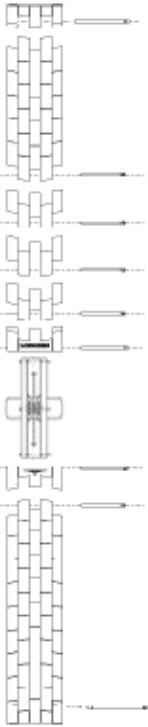

Reference: L600021747

	Reference	Name
→	L639077524	COMPLETE BICOLOUR CLASP
→	L688078330	BICOLOUR LINKS
→	L688078330	BICOLOUR LINKS
→	L688078330	BICOLOUR LINKS